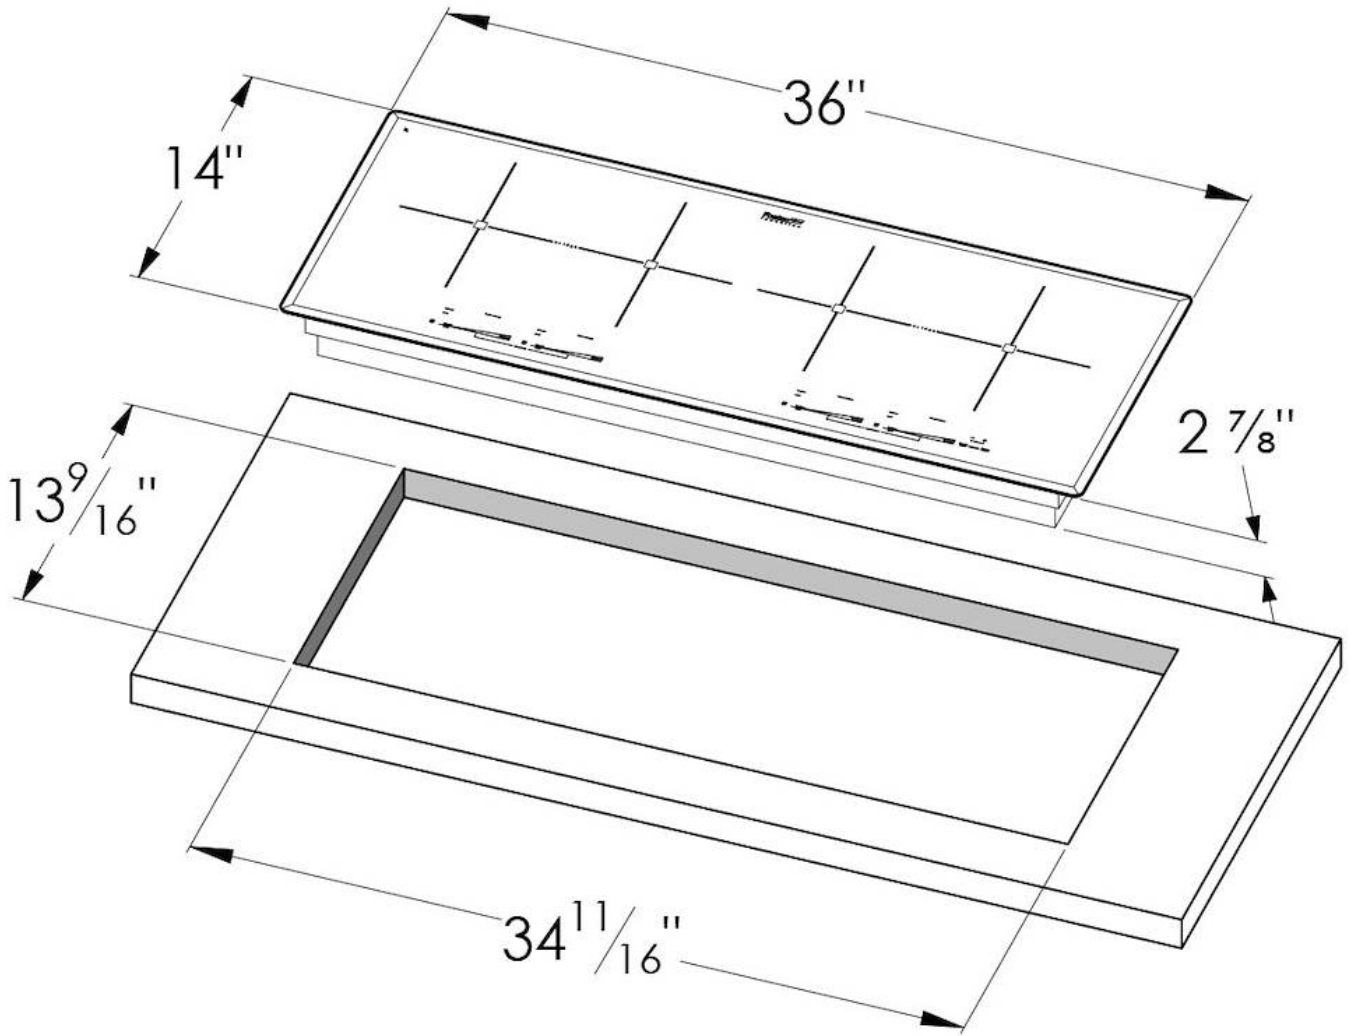

Coloring Black

Material Ceramic glass

Series Foster Milano

Dimensions 36" x 14"

Edge/Installation Type Bevelled Edge - for flush-mount or over-mount installation

Heating element Four zones

Cut out 34 ¹¹/₁₆" x 13 ⁹/₁₆"

Centre-right 7x8" - 1,900 / 2,200 W (3,400 / 3,900 Booster)

Right 7x8" - 1,900 / 2,200 W (3,400 / 3,900 Booster)

Power settings 9 power settings per zone + Powerboost

Safety Safety equipment

Type Induction Hob

TECHNICAL DATA

RECOMMENDED PAIRINGS

Sink Leonardo 33" x 20" – U/M
1014 660